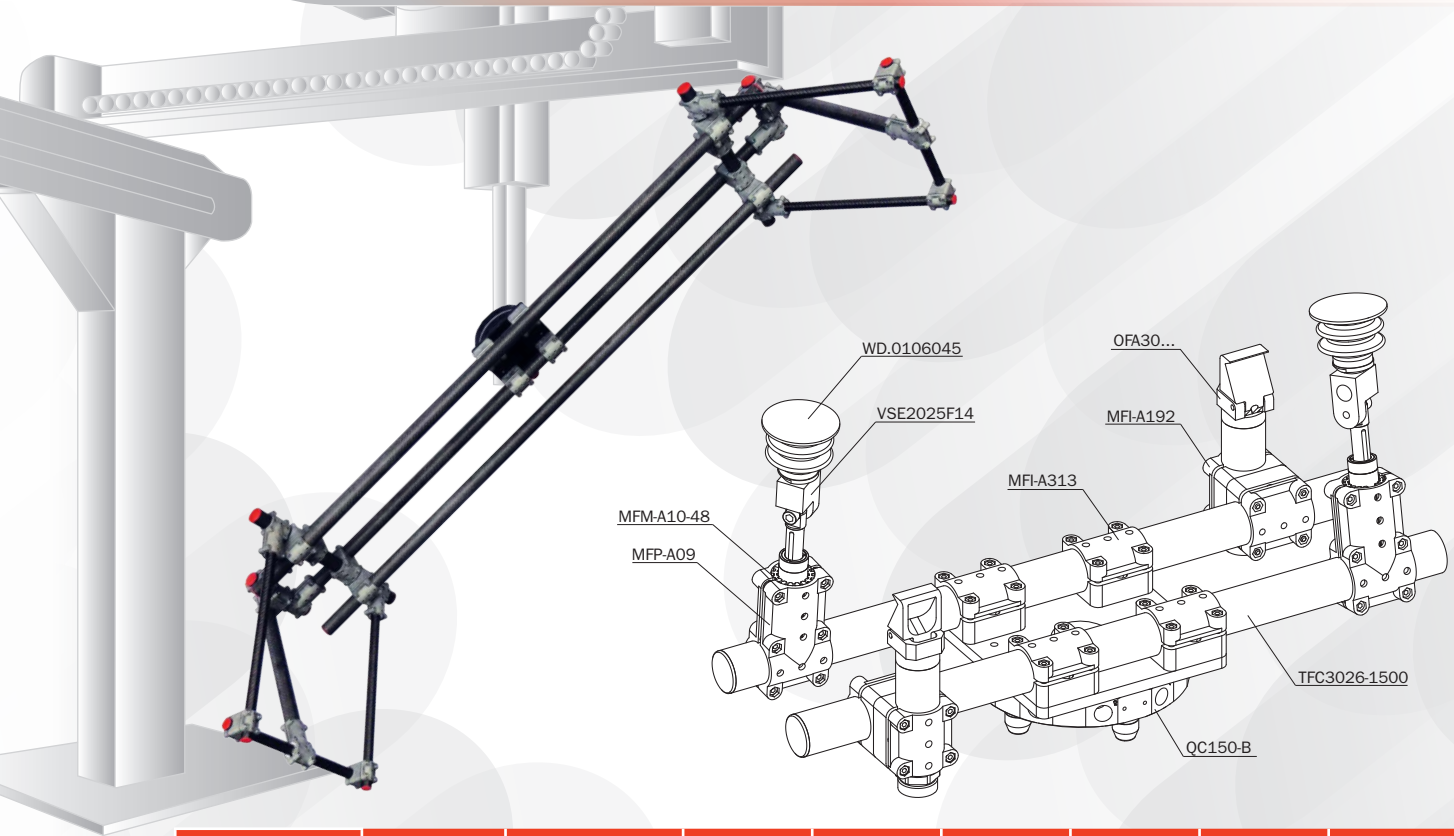

## TFC: CARBON FIBER EOAT UP TO -50% WEIGHT

	Diameter	Material	E [GPa]	Length	Weight	[mm <sup>4</sup> ]	[mm <sup>4</sup> ]	Plugs
TFC-2017-1500	ø 20 mm	Carbon composite	120	1.5 m	200 g	3754	3754	MFP-K22
TFC-3026-1500	ø 30 mm	Carbon composite	120	1.5 m	420 g	17329	17329	MFP-K21